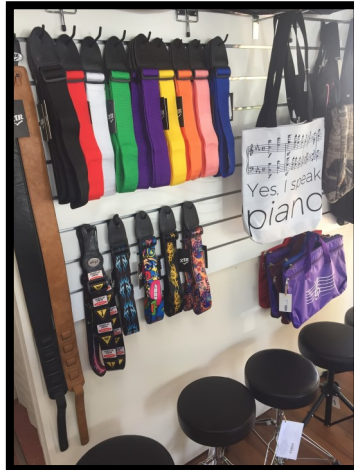

DO YOUR CHRISTMAS SHOPPING AT MUSIC ALIVE

Have you seen the new stock we have in store? No need to drive to Adelaide or risk ordering online. We have all your music needs covered - pianos, keyboards, drumkits, guitars, ukuleles, strings, stands, cables, amps and much more. We are open until Christmas Eve and layby is available.

AND STUDENTS RECEIVE 10% OFF ALL MARKED PRICES!